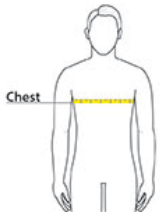

## PRODUCT MEASUREMENTS

	XXS	XS	S	M	L	XL	2XL	3XL	4XL	5XL
Body Length at Back	25 3/5	26 3/8	27 1/6	28	28 3/4	30	31	31 8/9	32 2/3	33 1/2
Chest	18 1/9	18 8/9	19 2/3	21 1/4	22 5/6	24 4/5	26 7/9	28 3/4	30 5/7	32 2/3
Sleeve Length from Center Back	32	32 2/3	33 1/4	34 4/9	35 5/8	36 1/3	37	37 1/2	38	38 1/2

**Body Length at Back:** Measured from high point shoulder to finished hem at back.

**Chest:** Measured across the chest one inch below armhole when laid flat.

**Sleeve Length from Center Back:** Measure from Center Back neck to shoulder point to sleeve hem.

## SIZE CHARTS

	XXS	XS	S	M	L	XL	2XL	3XL	4XL	5XL
Chest	32-33 1/2	34-35	36-37	38-40	41-43	44-47	48-51	52-55	56-59	60-63

## HOW TO MEASURE